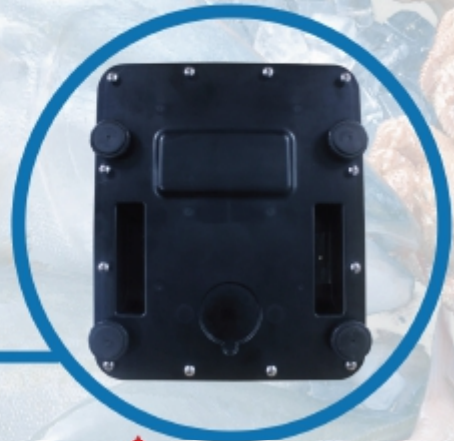

ESW PLUS

Wipower
IP68

Wireless Charging
Waterproof Weighing Scale

Without battery door,
easy to clean bottom

FEATURES

ESW Plus Wipower

FEATURES

ESW Plus Wipower

- ✓ **EU-TYPE EXAMINATION CERTIFICATE : Number T10896**
- ✓ **IP68 CERTIFIED BY SGS**

- ◆ 1/3,000~1/6,000 display resolution available.
- ◆ LCD or LED display selectable.
- ◆ Stainless steel made for anti-rust.
- ◆ High speed of 24 bits AD fast reacts and shortens the weighing operation duration.
- ◆ Selectable units: Kilogram (kg), gram (g), ounce (oz), and pound (lb) weighing units available.
- ◆ Low power indication and auto power off.
- ◆ Well-designed protection point for transportation.
- ◆ Concave handle for easy carrying.

IP68

Safety

- ◆ Charging cables are fragile and breakable. Wireless power does not rely on physical connection so scales never need to come in contact in a tight spot.

Waterproof

- ◆ Wireless power eliminates the need for final physical connector so scales can be completely hermetically sealed.
- ◆ Sealed waterproof silica gel strip blocks water from infiltrating into the scale.
- ◆ Surrounded by waterproof grade sheeting to ensure the water free.